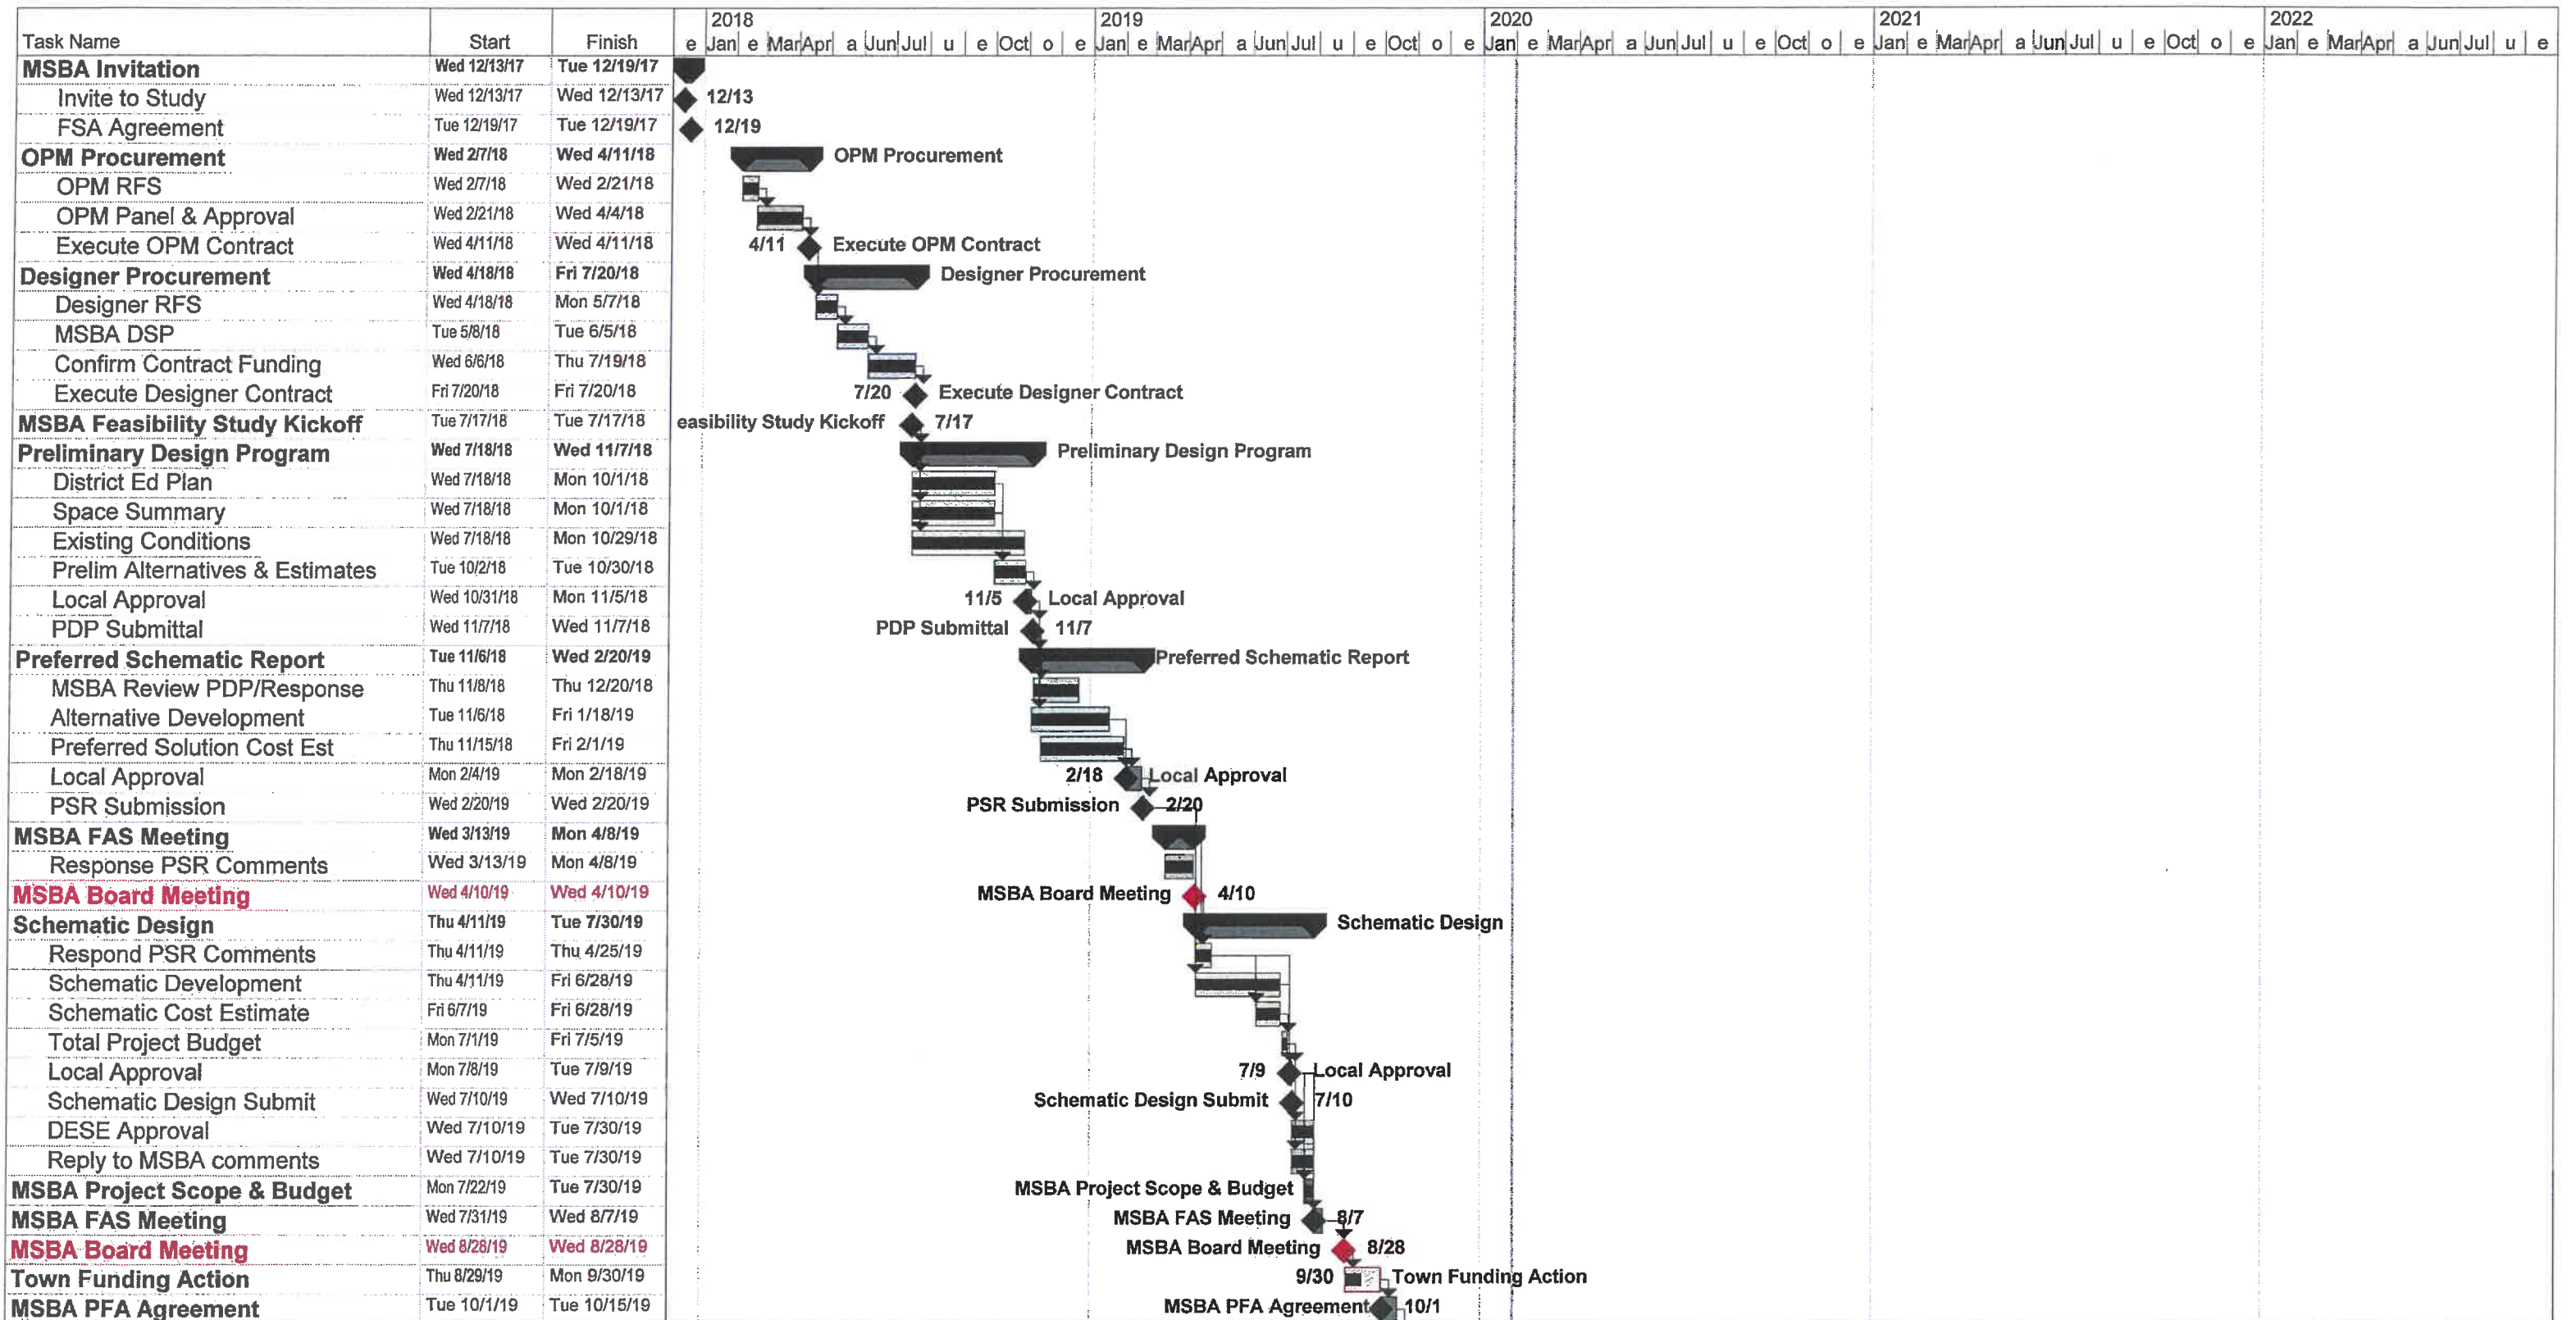

PROJECT WORK PLAN SCHEDULE - PROJECT SCOPE & BUDGET

PROJECT WORK PLAN SCHEDULE - PROJECT SCOPE & BUDGET